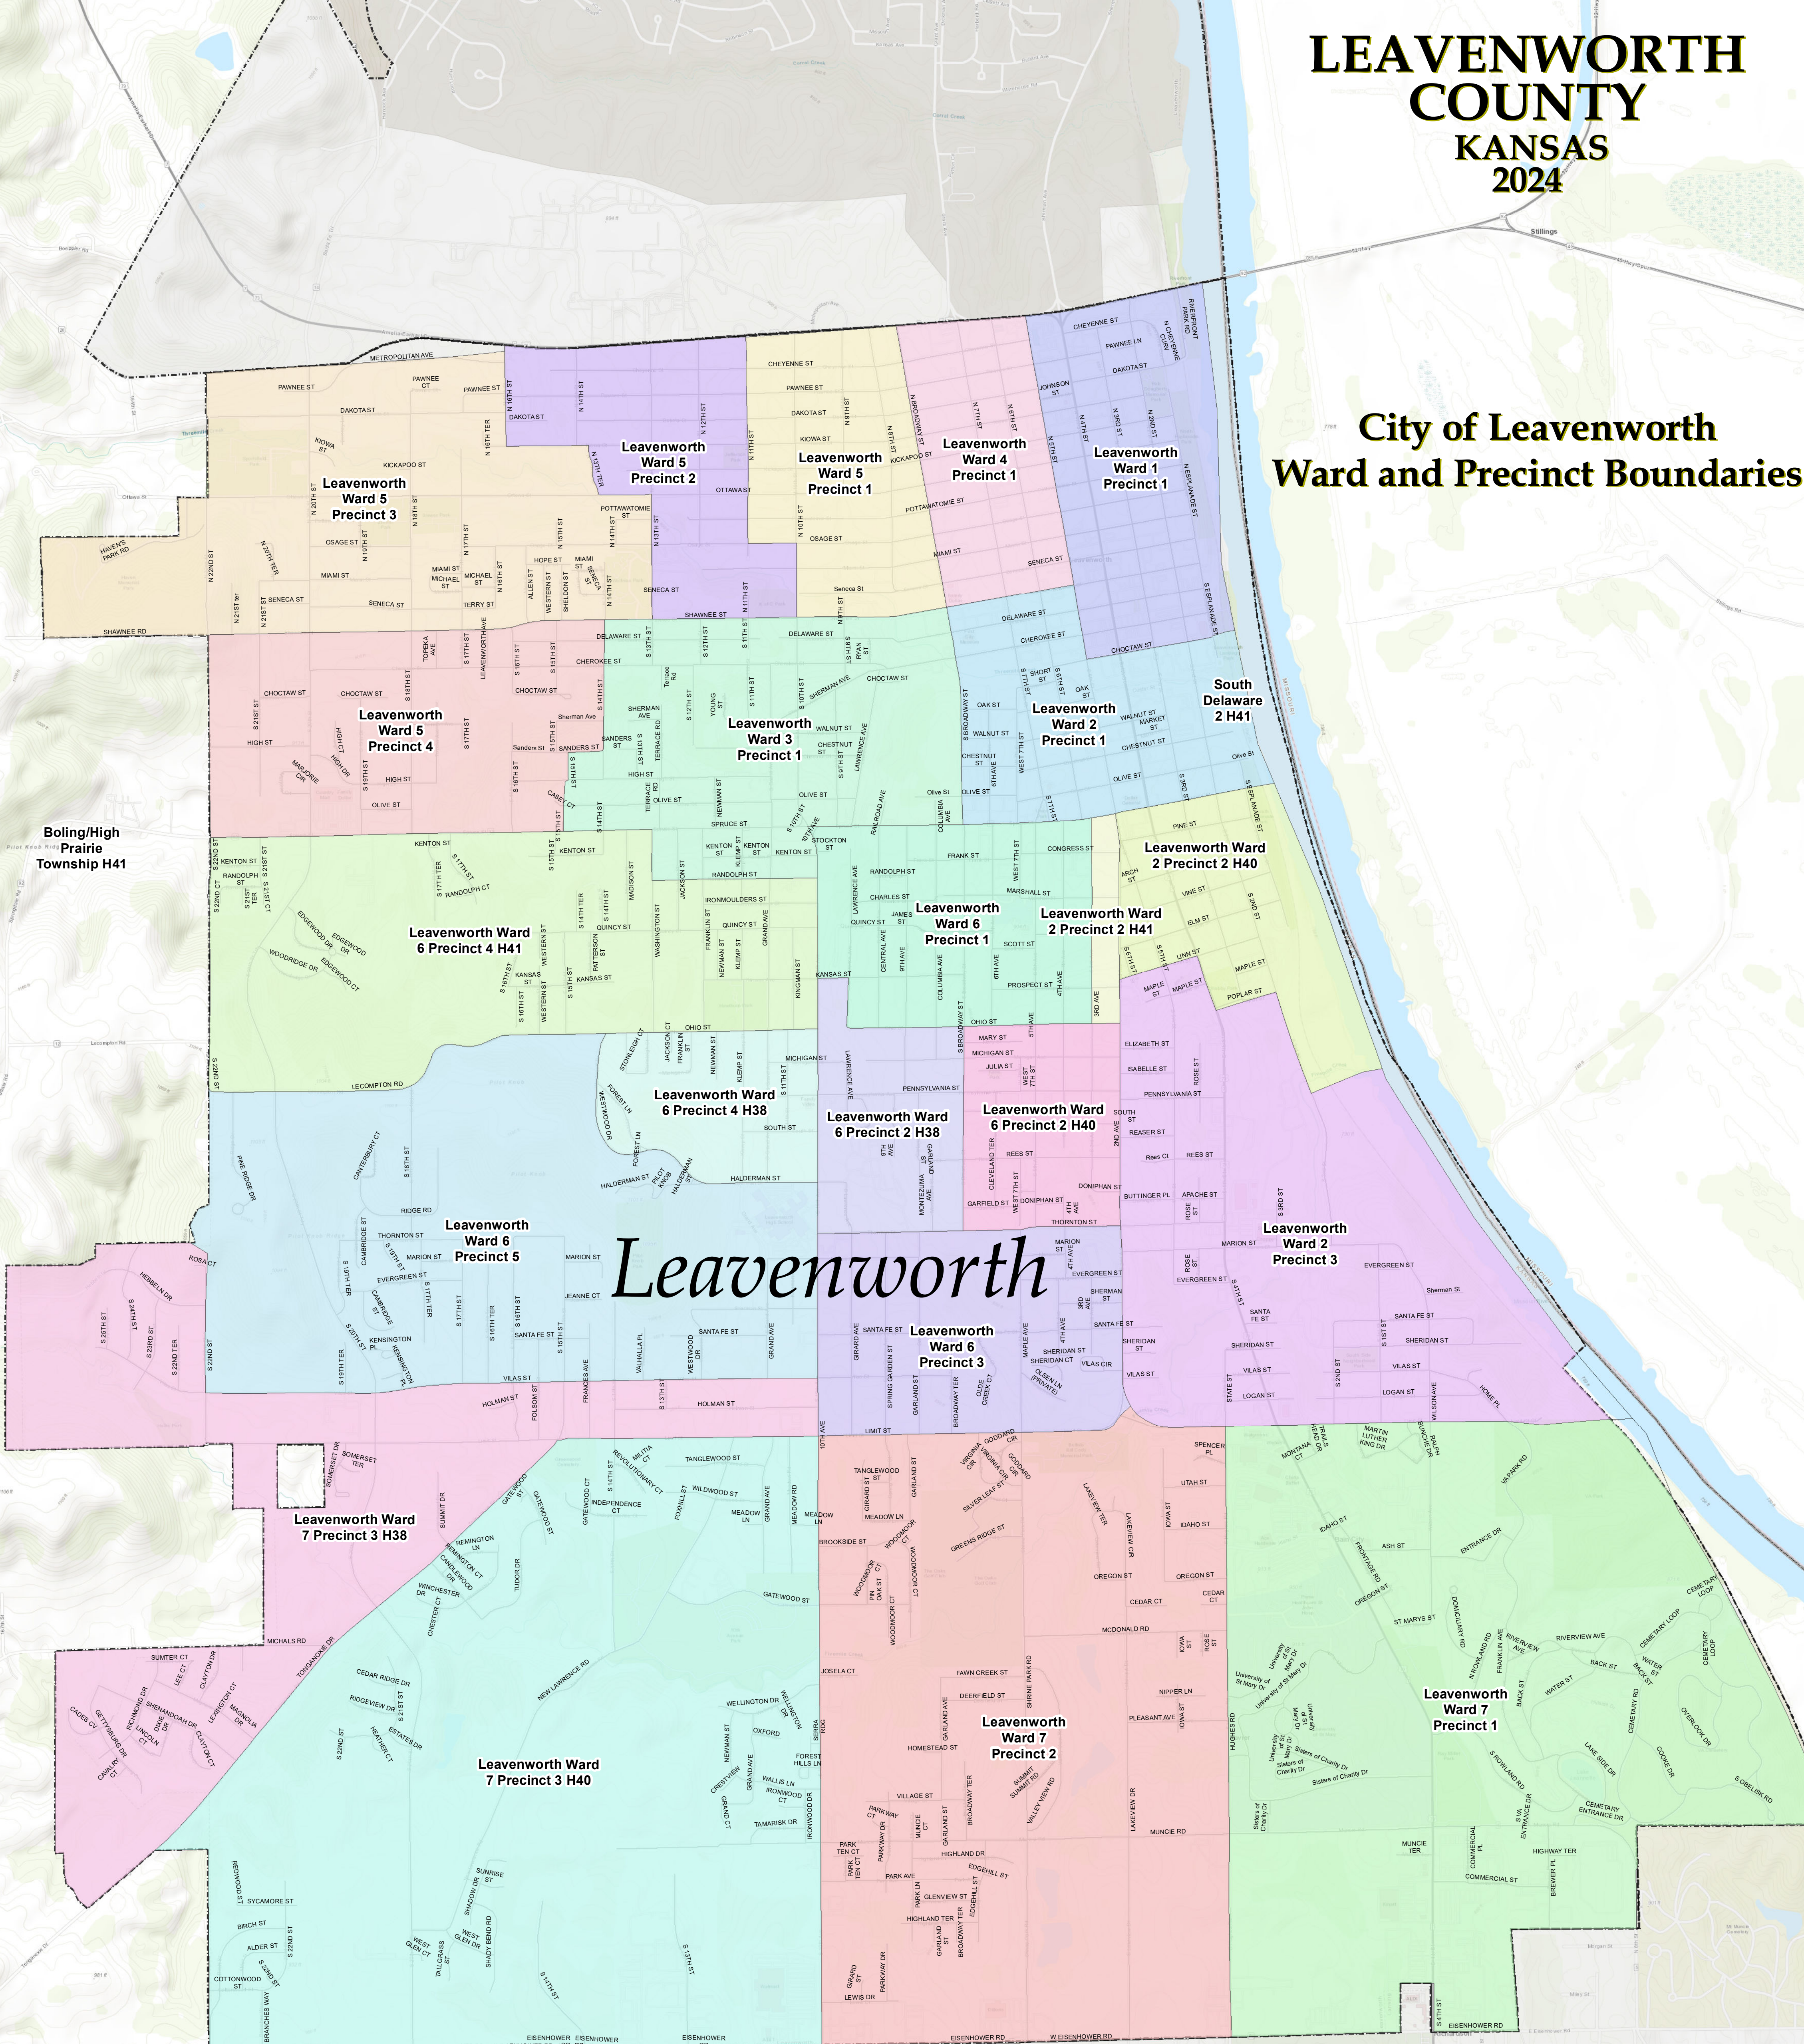

# LEAVENWORTH COUNTY KANSAS 2024

## City of Leavenworth Ward and Precinct Boundaries

*Leavenworth*

Legend	
Leavenworth	Leavenworth Ward 2 Precinct 1
Leavenworth Ward 6 Precinct 4 H38	Leavenworth Ward 2 Precinct 3
Leavenworth Ward 2 Precinct 2 H40	Leavenworth Ward 3 Precinct 1
Leavenworth Ward 6 Precinct 2 H40	Leavenworth Ward 4 Precinct 1
Leavenworth Ward 7 Precinct 3 H38	Leavenworth Ward 5 Precinct 1
Leavenworth Ward 2 Precinct 2 H41	Leavenworth Ward 5 Precinct 2
Leavenworth Ward 6 Precinct 4 H41	Leavenworth Ward 5 Precinct 3
Leavenworth Ward 1 Precinct 1	Leavenworth Ward 5 Precinct 4
Leavenworth Ward 6 Precinct 1	Leavenworth Ward 6 Precinct 3
Leavenworth Ward 6 Precinct 5	Leavenworth Ward 7 Precinct 1
Leavenworth Ward 7 Precinct 2	Leavenworth Ward 7 Precinct 4
Leavenworth Ward 6 Precinct 2 H38	Leavenworth Ward 7 Precinct 3 H40